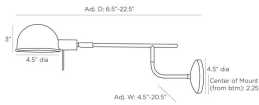

TEMPE SCONCE

DWC01
Antique Brass
H: 9 IN

The Tempe sconce makes a stylish bedside companion. With rounded, schoolhouse-inspired shapes, the reading light is constructed in steel with an antique brass finish and features a swing arm and a pivoting head for directional light. Certified for damp locations and intended for interior use.