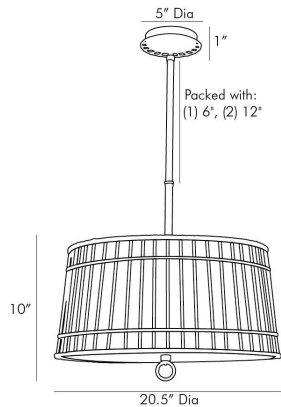

ARTERIOS

SEA ISLAND PENDANT

Beth Webb

DW49001
Natural, Rattan

Recalling the humble yet complex architecture of a wicker basket the Sea Island pendant has a rattan structure and an ivory linen-wrapped interior. It hangs like a birdcage from the ceiling offering warm layered light the horizontal and vertical lines creating subtle pattern play. Designer Beth Webb believes in the power of lighting to create comfort romance and ease.

APPEARANCE

Materials	Rattan, Rattan, Linen, Iron
Finishes	Natural, Natural, Ivory, Polished Nickel
Finish Will Vary	No
Top Coat/Sealant	No

DIMENSIONS

Overall	Dia: 20.5 in x H: 19.5 in
Canopy	Dia: 5.0 in x H: 1 in
Pendant	Dia: 20.5 in x H: 10 in
Overall Hanging Height as Sold (in)	49.5 in - 19.5 in

SHIPPING

Product Weight	8.0 lbs
Gross Weight 1	11.8 lbs
Shipping Box 1	W: 14.0 in x D: 22.5 in x H: 22.5 in

CONTRACT

Contract Suitability	Contract Suitable As Is
----------------------	-------------------------