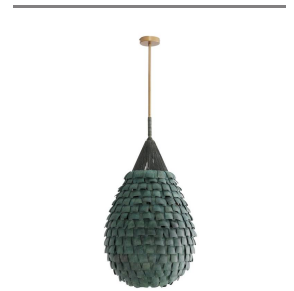

FERNDALE PENDANT

DSS04  
 Eucalyptus Stain  
 H: 46 IN  
 Dia: 20.0 IN

Shingles of eucalyptus hue stained coco shells are layered for a fish scale effect on an armature of antique brass-plated iron. Suspended from strands of dark eucalyptus stained abaca rope, the Ferndale style is anchored by an antique brass iron pipe finished with carefully wrapped details. Finish will vary.