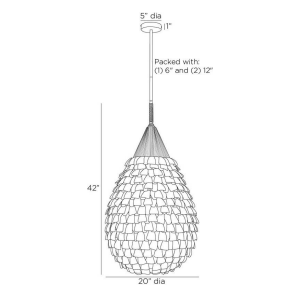

FERNDALE PENDANT

DSS04  
 Eucalyptus Stain  
 H: 46 IN  
 Dia: 20.0 IN

Shingles of eucalyptus hue stained coco shells are layered for a fish scale effect on an armature of antique brass-plated iron. Suspended from strands of dark eucalyptus stained abaca rope, the Ferndale style is anchored by an antique brass iron pipe finished with carefully wrapped details. Finish will vary.