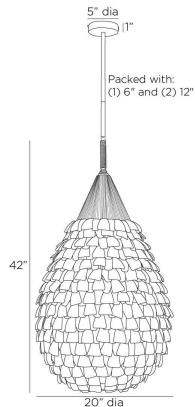

ARTERIO RS

FERNDALE PENDANT

DSS04
Eucalyptus Stain, Wood

Shingles of eucalyptus hue stained coco shells are layered for a fish scale effect on an armature of antique brass-plated iron. Suspended from strands of dark eucalyptus stained abaca rope, the Ferndale style is anchored by an antique brass iron pipe finished with carefully wrapped details. Finish will vary.

APPEARANCE

Materials	Wood, Abaca, Iron
Finishes	Eucalyptus Stain, Dark Eucalyptus Stain, Antique Brass
Finish Will Vary	Yes
Top Coat/Sealant	No

DIMENSIONS

Overall	Dia: 20.0 in x H: 46 in
Canopy	Dia: 5.0 in x H: 1 in
Pendant	Dia: 20.0 in x H: 42 in
Overall Hanging Height as Sold (in)	70 in - 46 in

WIRING

Wire Rating	Indoor Only
Cord	10 FT, Black/White, SVT
Socket	1, Type A - E26
Suggested Bulb Type	G30
Maximum Wattage	60.0
Voltage	110-120 V

CERTIFICATIONS & COMPLIANCY

Certifications	Middle East, European Union, United Kingdom, Australia, Mexico, United States, Canada
Compliance	RoHS, UL/ETL, CB