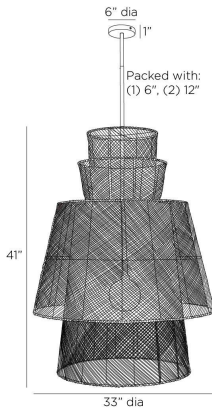

ARTERIOS

CHESTER PENDANT

DSS03
Dark Gray Wash, Rattan

Natural rattan gets moody and modern in a dark gray wash. Cross-hatched and stacked, this multi-dimensional pendant delivers an intriguing pattern play of shadow to the surrounding surfaces. Bronze-plated iron pipe and support. Finish will vary.

APPEARANCE

Materials	Rattan, Iron
Finishes	Dark Gray Wash, Bronze
Finish Will Vary	Yes
Top Coat/Sealant	No

DIMENSIONS

Overall	Dia: 33.0 in x H: 45 in
Canopy	Dia: 6.0 in x H: 1 in
Pendant	Dia: 33.0 in x H: 41 in
Overall Hanging Height as Sold (in)	75 in - 45 in

WIRING

Wire Rating	Indoor Only
Cord	10 FT, Clear/Silver, SVT
Socket	1, Type A - E26
Suggested Bulb Type	G40
Maximum Wattage	60.0
Voltage	110-120 V

CERTIFICATIONS & COMPLIANCY

Certifications	Middle East, European Union, United Kingdom, Australia, Mexico, United States, Canada
Compliance	RoHS, UL/ETL, CB

SHIPPING

Shipping Requirements	Truck Ship
Product Weight	21.3 lbs
Gross Weight 1	26.0 lbs
Shipping Box 1	W: 30.0 in x D: 30.0 in x H: 44.0 in

CONTRACT

Contract Suitability	Contract Suitable As Is

SLOPE CEILING COMPATIBILITY

Sloped Ceiling Compatible	Yes, as is

COMPONENTS

Pipe or Chain Included	(1) 6", (2) 12"

ADDITIONAL PARTS AVAILABLE

PIPE-585	(1) 6", (1) 12"

REPLACEMENT PARTS

CANOPY-651