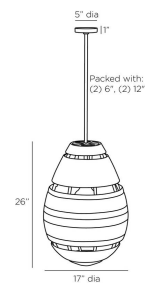

ANILA PENDANT

DSS01  
 Natural Abaca  
 H: 30 IN  
 Dia: 17.0 IN

An alluring mix of dark and light, the sustainable Anila is the very definition of mood lighting. Its natural and black-stained abaca shade is woven to present layers of transparency and opaqueness that draw the eye. Suspended from a slim iron pipe coated in matte black. Finish will vary.