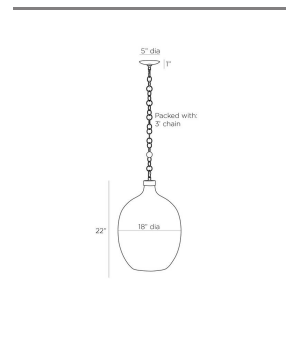

TROST PENDANT

DSI05  
 Flint Luster  
 H: 24 IN  
 Dia: 18.0 IN

The sleek, sophisticated Trost pendant transforms an interior like magic. The oversized, oval light is created in flint luster glass. Turn it on, and the color changes to a lighter shade, and the reflective finish becomes muted. The piece is finished with an adjustable, jewelry-style antique brass chain link. Finish will vary. Certified for damp locations and intended for interior use.