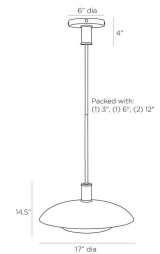

TOBIAS PENDANT

DSI03
 Blackened Iron
 H: 14.5 IN
 Dia: 17.0 IN

With a form patterned after a wide-brimmed hat, the Tobias pendant makes a stylish addition to any space. The fixture is designed with a flattened, saucer-shaped shade in blackened iron with a frosted glass diffuser. Gray-washed wood accents the blackened iron suspension pipe. Certified for damp locations and intended for interior use.