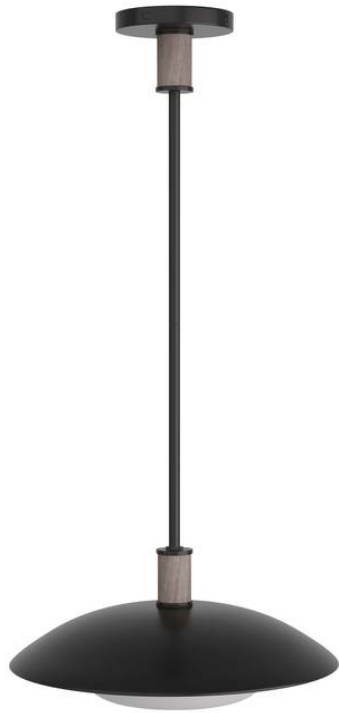

TOBIAS PENDANT

DSI03
 Blackened Iron
 H: 14.5 IN
 Dia: 17.0 IN

With a form patterned after a wide-brimmed hat, the Tobias pendant makes a stylish addition to any space. The fixture is designed with a flattened, saucer-shaped shade in blackened iron with a frosted glass diffuser. Gray-washed wood accents the blackened iron suspension pipe. Certified for damp locations and intended for interior use.