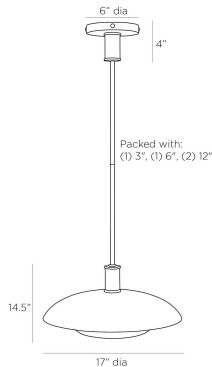

ARTERIOS

TOBIAS PENDANT

DSI03
Blackened Iron, Iron

With a form patterned after a wide-brimmed hat, the Tobias pendant makes a stylish addition to any space. The fixture is designed with a flattened, saucer-shaped shade in blackened iron with a frosted glass diffuser. Gray-washed wood accents the blackened iron suspension pipe. Certified for damp locations and intended for interior use.

APPEARANCE

Materials	Iron, Glass, Wood
Finishes	Blackened Iron, Frosted, Gray Wash
Finish Will Vary	No
Top Coat/Sealant	Yes

DIMENSIONS

Overall	Dia: 17.0 in x H: 14.5 in
Canopy	Dia: 6.0 in x H: 4 in
Pendant	Dia: 17.0 in x H: 7.5 in
Overall Hanging Height as Sold (in)	44.5 in - 14.5 in

WIRING

Wire Rating	Damp
Cord	10 FT, Black, SVT
Socket	1, Type A - E26
Suggested Bulb Type	G16.5
Maximum Wattage	25.0
Voltage	110-120 V

CERTIFICATIONS & COMPLIANCY

Certifications	Middle East, European Union, United Kingdom, Australia, Mexico, United States, Canada
Compliance	RoHS, UL/ETL, CB

SHIPPING

Product Weight	11.0 lbs
Gross Weight 1	17.38 lbs
Shipping Box 1	W: 10.24 in x D: 18.9 in x H: 18.9 in

CONTRACT

Contract Suitability	Contract Suitable As Is
----------------------	-------------------------