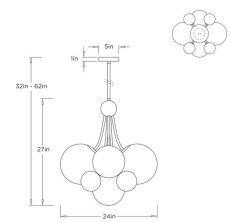

A dramatic cluster chandelier composed of chrome-luster glass orbs are blown to a playful scale then suspended from a frame of English bronze-plated steel. A bronze ball sphere detail mirrors the shape of the glass. Certified for damp locations and intended for interior use. Finish will vary.