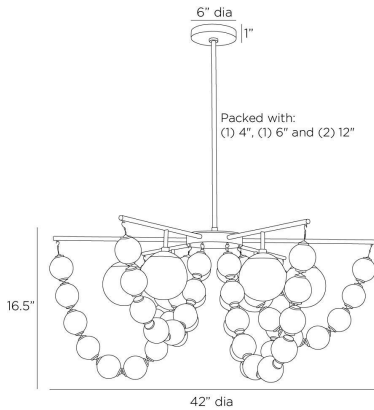

ARTERIOS

GENESIS CHANDELIER

DSC08
Opal, Glass

The lavishness of layered necklaces is reflected in the jewelry-inspired Genesis. Swagged and draped along a framework of antique brass-plated steel, strings of opal seedy glass baubles add a dramatic accompaniment to opal glass shades. With a framework, pipe, and canopy of antique brass-plated steel, this elegant fixture adds instant glamour wherever it is placed. Certified for damp locations and intended for interior use.

APPEARANCE

Materials	Glass, Glass, Steel
Finishes	Opal, Opal, Antique Brass
Finish Will Vary	No
Top Coat/Sealant	Yes

DIMENSIONS

Overall	Dia: 42.0 in x H: 21.5 in
Canopy	Dia: 6.0 in x H: 1 in
Chandelier	Dia: 42.0 in x H: 16.5 in
Overall Hanging Height as Sold (in)	51.5 in - 21.5 in

WIRING

Wire Rating	Damp
Cord	10 FT, Black/White, SVT
Socket	5, Type B - E12
Suggested Bulb Type	T6
Maximum Wattage	40.0
Voltage	110-120 V

CERTIFICATIONS & COMPLIANCY

Certifications	Middle East, European Union, United Kingdom, Australia, Mexico, United States, Canada
Compliance	RoHS, UL/ETL, CB

SHIPPING

Shipping Requirements	Truck Ship
Product Weight	30.0 lbs
Gross Weight 1	41.0 lbs
Shipping Box 1	W: 10.24 in x D: 38.39 in x H: 42.91 in

CONTRACT

Contract Suitability	Contract Suitable As Is

SLOPE CEILING COMPATIBILITY

Sloped Ceiling Compatible	No, is not compatible

COMPONENTS

Pipe or Chain Included	(1) 4", (1) 6", (2) 12" Pipes

ADDITIONAL PARTS AVAILABLE

PIPE-504	(1) 4", (1) 6", (1) 12"

REPLACEMENT PARTS

DSC08GLSGLB
DSC08GLSSTRLG
DSC08GLSSTRSM