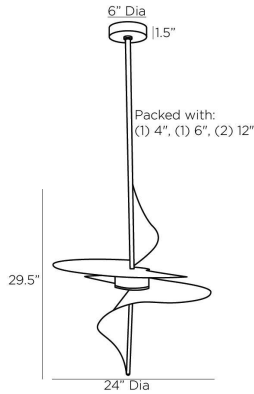

ARTERIO RS

RENLY PENDANT

DSC06
English Bronze, Steel

The jewelry-inspired Renly casts a soft glow as light emits from its spiraling silhouette. Updated in new English bronze steel, this dynamic LED pendant always makes a stylish impression. Finish will vary.

APPEARANCE

Materials	Steel, Acrylic
Finishes	English Bronze, Opal
Finish Will Vary	Yes
Top Coat/Sealant	Yes

DIMENSIONS

Overall	Dia: 24.0 in x H: 34.5 in
Canopy	Dia: 6.0 in x H: 1.5 in
Pendant	Dia: 24.0 in x H: 29.5 in
Overall Hanging Height as Sold (in)	64.5 in - 34.5 in

WIRING

Wire Rating	Damp
Cord	10 FT, Clear/Silver, SVT
Socket	1, Integrated LED
Maximum Wattage	12.0
Voltage	110-120 V
LED Color Temperature	3000K
LED Compatible Dimmer	Non-Dimmable
LED CRI	90+
LED Lifespan (Hours)	30,000
Spare Driver Included	No

CERTIFICATIONS & COMPLIANCY

Certifications	Mexico, United States, Canada
Compliance	RoHS, UL/ETL

SHIPPING

Shipping Requirements	Truck Ship
Product Weight	30.82 lbs
Gross Weight 1	42.0 lbs
Shipping Box 1	W: 28.54 in x D: 22.24 in x H: 27.36 in

CONTRACT

Contract Suitability	Contract Suitable As Is

SLOPE CEILING COMPATIBILITY

Sloped Ceiling Compatible	No, is not compatible

COMPONENTS

Pipe or Chain Included	(1) 6", (2) 12"

ADDITIONAL PARTS AVAILABLE

PIPE-596	(1) 4", (1) 6", (1) 12"

REPLACEMENT PARTS

PIPE-596
DS16W12