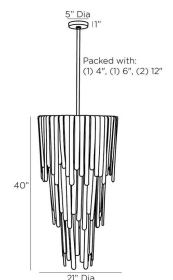

RAINE CHANDELIER

DSC05  
 Clear Seedy  
 H: 45 IN  
 Dia: 21.0 IN

Our Raine chandelier was inspired by vintage Murano glass lighting popular in the '60s and '70s. Its teardrop silhouette is embellished with rounded layers of lustrous clear seedy slump glass, in staggered sizes folded over a tiered steel frame. Finished in antique brass, the result is a dramatic and textural waterfall effect. Glass can be removed to provide additional illumination if desired. Finish will vary.