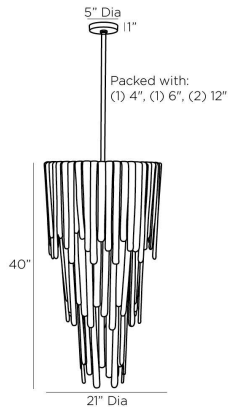

ARTERIOS

RAINE CHANDELIER

DSC05
Clear Seedy, Glass

Our Raine chandelier was inspired by vintage Murano glass lighting popular in the '60s and '70s. Its teardrop silhouette is embellished with rounded layers of lustrous clear seedy slump glass, in staggered sizes folded over a tiered steel frame. Finished in antique brass, the result is a dramatic and textural waterfall effect. Glass can be removed to provide additional illumination if desired. Finish will vary.

APPEARANCE

Materials	Glass, Steel
Finishes	Clear Seedy, Antique Brass
Finish Will Vary	Yes
Top Coat/Sealant	No

DIMENSIONS

Overall	Dia: 21.0 in x H: 45 in
Canopy	Dia: 5.0 in x H: 1 in
Chandelier	Dia: 21.0 in x H: 40 in
Overall Hanging Height as Sold (in)	75 in - 45 in

WIRING

Wire Rating	Damp
Cord	10 FT, Clear/Silver, SVT
Socket	7, Type B - E12
Suggested Bulb Type	B10
Maximum Wattage	60.0
Voltage	110-120 V

CERTIFICATIONS & COMPLIANCY

Certifications	Mexico, United States, Canada
Compliance	RoHS, UL/ETL

SHIPPING

Product Weight	60.0 lbs
Gross Weight 1	75.0 lbs
Shipping Box 1	W: 23.25 in x D: 23.25 in x H: 31 in

CONTRACT

Contract Suitability	Contract Suitable As Is
----------------------	-------------------------