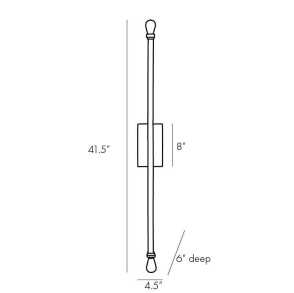

HUTU WALL LIGHT

DS44011  
 Antique Brass  
 H: 41.5 IN  
 W: 4.5 IN  
 D: 6 IN

Consisting of a single hand-forged stem and dual Edison-style candelabra bulbs, our two-light sconce, finished in antique brass, is a truly minimalist expression of traditional ironwork. Use it in pairs for classical symmetry, or in numbers to line a foyer or hallway.