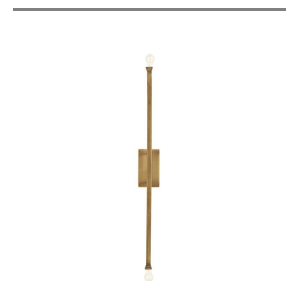

HUTU WALL LIGHT

DS44011  
 Antique Brass  
 H: 41.5 IN  
 W: 4.5 IN  
 D: 6 IN

Consisting of a single hand-forged stem and dual Edison-style candelabra bulbs, our two-light sconce, finished in antique brass, is a truly minimalist expression of traditional ironwork. Use it in pairs for classical symmetry, or in numbers to line a foyer or hallway.