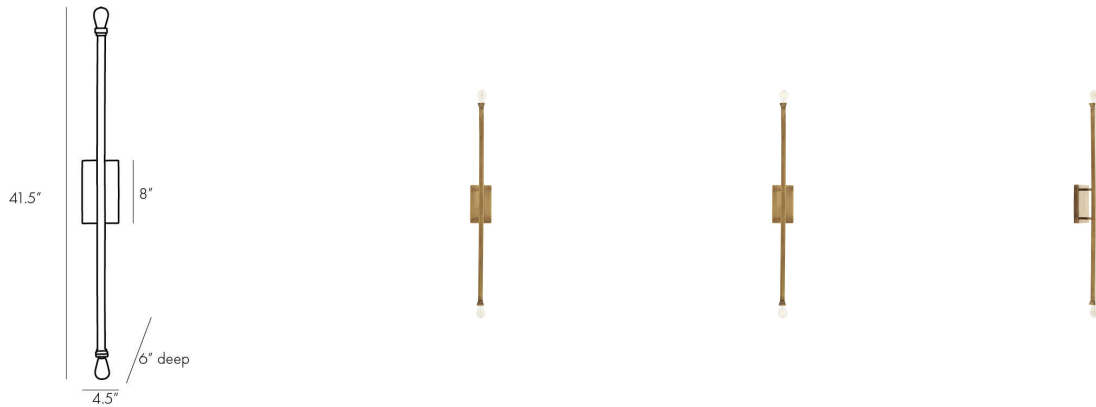

# ARTERIO RS

## HUTU WALL LIGHT

DS44011  
Antique Brass, Brass

Consisting of a single hand-forged stem and dual Edison-style candelabra bulbs, our two-light sconce, finished in antique brass, is a truly minimalist expression of traditional ironwork. Use it in pairs for classical symmetry, or in numbers to line a foyer or hallway.

### DIMENSIONS

Overall	W: 4.5 in x D: 6 in x H: 41.5 in
Backplate	W: 4.5 in x H: 8 in
Wall Sconce Hanging Orientation	Horizontal and Vertical
Center of Mount from Bottom	H: 20.75 in