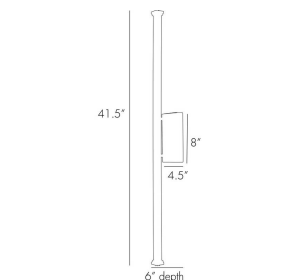

HUTU WALL LIGHT

DS44006  
 Bronze  
 H: 41.5 IN  
 W: 4.5 IN  
 D: 6 IN

Our bronzed two-light sconce is a truly minimalist expression of traditional ironwork, consisting of a single hand-forged stem and dual Edison-style candelabra bulbs. Use it in pairs for classical symmetry, or in numbers to line a foyer or hallway. Shown with a nostalgic loop bulb.