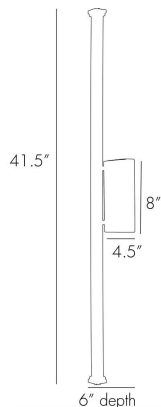

ARTERIO RS

HUTU WALL LIGHT

DS44006
Bronze, Iron

Our bronzed two-light sconce is a truly minimalist expression of traditional ironwork, consisting of a single hand-forged stem and dual Edison-style candelabra bulbs. Use it in pairs for classical symmetry, or in numbers to line a foyer or hallway. Shown with a nostalgic loop bulb.

APPEARANCE

Materials	Iron, Iron
Finishes	Bronze, Bronze
Finish Will Vary	No
Top Coat/Sealant	No

DIMENSIONS

Overall	W: 4.5 in x D: 6 in x H: 41.5 in
Backplate	W: 4.5 in x H: 8 in
Wall Sconce Hanging Orientation	Horizontal and Vertical

WIRING

Wire Rating	Indoor Only
Cord	1 FT, Clear/Silver, SPT-2
Socket	2, Type B--E12 Other
Suggested Bulb Type	A15
Maximum Wattage	60.0
Voltage	110-120 V

CERTIFICATIONS & COMPLIANCY

Certifications	Mexico, United States, Canada
Compliance	RoHS, UL/ETL

SHIPPING

Product Weight	4.0 lbs
Gross Weight 1	8.6 lbs
Shipping Box 1	W: 9.0 in x D: 10.0 in x H: 47.0 in

CONTRACT

Contract Suitability	Contract Suitable As Is
----------------------	-------------------------