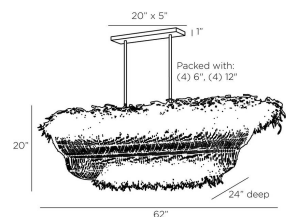

YESSIKA LINEAR CHANDELIER

DRS03
 Dark Gray Stained
 H: 27 IN
 W: 62 IN
 D: 24 IN

The natural warmth of raffia gets an airy update in the woven Yessika. Thatched, stained dark gray and fringed with a flourish, this texturally delightful style is suspended from a pair of slim matte iron pipes. Reminiscent of the shape of a boat hull, this unique fixture lends a touch of the tropics over any space. Finish will vary.