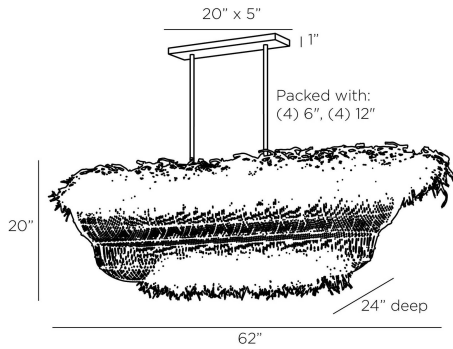

ARTERIOS

YESSIKA LINEAR CHANDELIER

DRS03
Dark Gray Stained, Raffia

The natural warmth of raffia gets an airy update in the woven Yessika. Thatched, stained dark gray and fringed with a flourish, this texturally delightful style is suspended from a pair of slim matte iron pipes. Reminiscent of the shape of a boat hull, this unique fixture lends a touch of the tropics over any space. Finish will vary.

APPEARANCE

Materials	Raffia, Iron
Finishes	Dark Gray Stained, Matte Black
Finish Will Vary	Yes
Top Coat/Sealant	No

DIMENSIONS

Overall	W: 62 in x D: 24 in x H: 27 in
Canopy	W: 20 in x D: 5 in x H: 1 in
Chandelier	H: 20 in
Overall Hanging Height as Sold (in)	51 in - 27 in

SHIPPING

Shipping Requirements	Truck Ship
Product Weight	23.0 lbs
Gross Weight 1	40.57 lbs
Shipping Box 1	W: 64.0 in x D: 26.0 in x H: 23.0 in

ADDITIONAL INFO

Features	Sustainable
----------	-------------