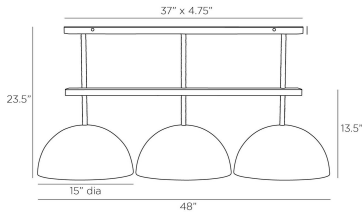

ARTERIOS

VEGA FIXED LINEAR CHANDELIER

DRS01
Honey, Rattan

Our billiards-style Vega chandelier imparts a modern, coastal sensibility. The linear fixture is hand-crafted in a trio of bowl-shaped shades that are tightly wrapped in honey rattan, contrasting the white gesso interior. Rattan features again, wrapping the pipe suspension that pierce two walnut-stained wood planks. Finish will vary.

APPEARANCE

Materials	Rattan, Wood, Iron
Finishes	Honey, Walnut Stained, White Gesso
Finish Will Vary	Yes
Top Coat/Sealant	No

DIMENSIONS

Overall	W: 48 in x D: 15 in x H: 23.5 in
Shade	Dia: 15.0 in
Canopy	W: 37 in x D: 4.75 in x H: 1 in
Chandelier	H: 13.5 in
Overall Hanging Height as Sold (in)	23.5 in - 23.5 in

WIRING

Wire Rating	Indoor Only
Cord	10 FT, Black/White, SVT
Socket	3, Type A - E26
Suggested Bulb Type	A19
Maximum Wattage	30.0
Voltage	110-120 V

CERTIFICATIONS & COMPLIANCY

Certifications	Middle East, European Union, United Kingdom, Australia, Mexico, United States, Canada
Compliance	RoHS, UL/ETL, CB

SHIPPING

Shipping Requirements	Truck Ship
Product Weight	17.0 lbs
Gross Weight 1	17.0 lbs
Shipping Box 1	W: 26.5 in x D: 19.0 in x H: 51.5 in

CONTRACT

Contract Suitability	Contract Suitable As Is

SLOPE CEILING COMPATIBILITY

Sloped Ceiling Compatible	No, is not compatible