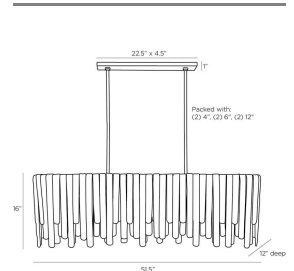

LEIGHTON LINEAR CHANDELIER

DRC11  
Smoke Luster  
H: 21 IN  
W: 51.5 IN  
D: 12 IN

Inspired by the majestic beauty of Multnomah Falls, the Leighton provides a dramatic sense of movement through each unique cascading element. Panels of smoke luster slump glass suspend from an oblong antique brass-plated steel frame. Varying in size and alternating in height, each offers a lustrous glimmer to create its own unique lights cape. Additional pipe available. Finish will vary.