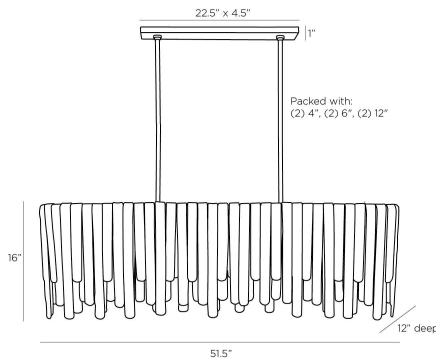

ARTERIO RS

LEIGHTON LINEAR CHANDELIER

DRC11
Smoke Luster, Slump Glass

Inspired by the majestic beauty of Multnomah Falls, the Leighton provides a dramatic sense of movement through each unique cascading element. Panels of smoke luster slump glass suspend from an oblong antique brass-plated steel frame. Varying in size and alternating in height, each offers a lustrous glimmer to create its own unique lights cape. Additional pipe available. Finish will vary.

APPEARANCE

Materials	Slump Glass, Steel
Finishes	Smoke Luster, Antique Brass
Finish Will Vary	Yes
Top Coat/Sealant	Yes

DIMENSIONS

Overall	W: 51.5 in x D: 12 in x H: 21 in
Canopy	W: 22.5 in x D: 4.5 in x H: 1 in
Chandelier	W: 51.5 in x D: 12 in x H: 16 in
Overall Hanging Height as Sold (in)	35 in - 21 in

WIRING

Wire Rating	Damp
Cord	10 FT, Clear/Silver, SVT
Socket	7, Type A - E26
Suggested Bulb Type	G16.5
Maximum Wattage	60.0
Voltage	110-120 V

CERTIFICATIONS & COMPLIANCY

Certifications	Middle East, European Union, United Kingdom, Australia, Mexico, United States, Canada
Compliance	RoHS, UL/ETL, CB

SHIPPING

Product Weight	48.5 lbs
Gross Weight 1	61.0 lbs
Shipping Box 1	W: 27.3 in x D: 53.9 in x H: 13.8 in

CONTRACT

Contract Suitability	Contract Suitable As Is
----------------------	-------------------------