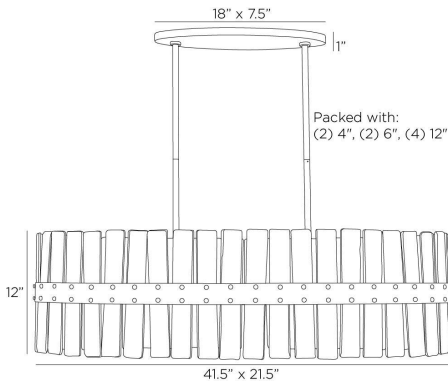

ARTERIO RS

SINCLAIR LINEAR CHANDELIER

DRC10
Smoke, Glass

An update of one of our most timeless styles, the Sinclair is constructed of over 20 panels of smoke luster glass, each formed by hand to possess their own individual shapes and natural edges. An outer steel band plated in antique brass with rivet details offers an unexpected edge to its refined aesthetic. Finish will vary.

APPEARANCE

Materials	Glass, Steel
Finishes	Smoke, Antique Brass
Finish Will Vary	Yes
Top Coat/Sealant	No

DIMENSIONS

Overall	W: 41.5 in x D: 21.5 in x H: 15 in
Canopy	W: 18 in x D: 7.5 in x H: 1 in
Pendant	W: 41.5 in x D: 21.5 in x H: 12 in
Overall Hanging Height as Sold (in)	43 in - 15 in

SHIPPING

Shipping Requirements	Truck Ship
Product Weight	48.3 lbs
Gross Weight 1	56.0 lbs
Shipping Box 1	W: 46.3 in x D: 25.8 in x H: 10.8 in

CONTRACT

Contract Suitability	Contract Suitable As Is
----------------------	-------------------------