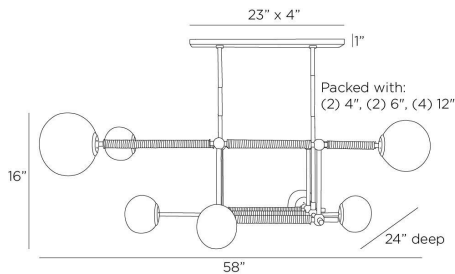

ARTERIO RS

ERICA LINEAR CHANDELIER

DRC09
English Bronze, Steel

We took a linear frame of steel, plated it in English bronze, and wrapped it with taupe leather for extra texture and dimension. Eight opal glass globes are configured in a grid to shine wherever you require light most. Finish will vary.

APPEARANCE

Materials	Steel, Glass, Leather
Finishes	English Bronze, Opal, Taupe
Finish Will Vary	Yes
Top Coat/Sealant	Yes

DIMENSIONS

Overall	W: 58 in x D: 24 in x H: 21 in
Globe Large	Dia: 7.5 in
Globe Small	Dia: 5.5 in
Canopy	W: 4 in x D: 23 in x H: 1 in
Chandelier	W: 58 in x D: 24 in x H: 16 in
Overall Hanging Height as Sold (in)	51 in - 21 in

WIRING

Wire Rating	Damp
Cord	10 FT, Clear/Silver, SVT
Socket	8, Type B - E12
Suggested Bulb Type	B8
Maximum Wattage	60.0
Voltage	110-120 V

CERTIFICATIONS & COMPLIANCY

Certifications	Middle East, European Union, United Kingdom, Australia, Mexico, United States, Canada
Compliance	RoHS, UL/ETL, CB

SHIPPING

Shipping Requirements	Truck Ship
Product Weight	23.4 lbs
Gross Weight 1	38.5 lbs
Shipping Box 1	W: 50.6 in x D: 38.8 in x H: 15.4 in

CONTRACT

Contract Suitability	Contract Suitable As Is
----------------------	-------------------------