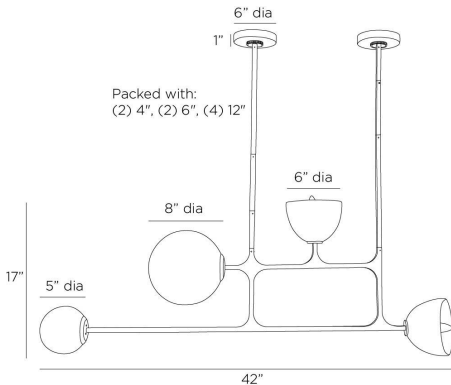

ARTERIO RS

DILLON LINEAR CHANDELIER

DRC08
English Bronze, Iron

Smoke glass globes and shades make a playful mix on a sculptural chandelier. Two globes and two shades are elegantly displayed on an L-shaped support of chattered English bronze iron. Interlocking into an artistic form, this linear style was designed to illuminate longer surfaces. Finish will vary.

APPEARANCE

Materials	Iron, Glass
Finishes	English Bronze, Smoke
Finish Will Vary	Yes
Top Coat/Sealant	Yes

DIMENSIONS

Overall	W: 42 in x D: 8 in x H: 27 in
Globe Large	Dia: 8.0 in
Shade	Dia: 6.0 in
Globe Small	Dia: 5.0 in
Canopy	Dia: 6.0 in x H: 1 in
Chandelier	W: 8 in x D: 42 in x H: 17 in
Distance Between Center of Canopies	W: 13.5 in
Overall Hanging Height as Sold (in)	50 in - 27 in

WIRING

Wire Rating	Damp
Cord	10 FT, Clear/Silver, SVT
Socket	4, Type B - E12
Suggested Bulb Type	T6
Maximum Wattage	60.0
Voltage	110-120 V

CERTIFICATIONS & COMPLIANCY

Certifications	Middle East, European Union, United Kingdom, Australia, Mexico, United States, Canada
Compliance	RoHS, UL/ETL, CB

SHIPPING

Product Weight	14.0 lbs
Gross Weight 1	20.5 lbs
Shipping Box 1	W: 28.0 in x D: 41.5 in x H: 12.0 in

CONTRACT

Contract Suitability	Contract Suitable As Is
----------------------	-------------------------