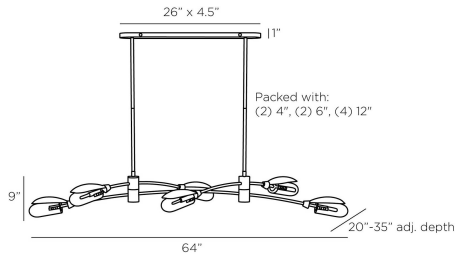

ARTERIO RS

XIMENA LINEAR CHANDELIER

DRC07
Antique Brass, Steel

Champagne crystal shades elevate the airy structure of this linear chandelier. Like the delicate, transparent wings of a dragonfly, antique brass steel accents seem to take flight from the slender antique brass canopy. Certified for damp locations and intended for interior use.

APPEARANCE

Materials	Steel, Crystal
Finishes	Antique Brass, Champagne
Finish Will Vary	No
Top Coat/Sealant	Yes

DIMENSIONS

Overall	W: 64 in x H: 14 in
Overall Adjustable	D: 20-35 in
Canopy	W: 26 in x D: 4.5 in x H: 1 in
Chandelier	W: 64 in x H: 9 in
Overall Hanging Height as Sold (in)	34 in - 14 in

SHIPPING

Shipping Requirements	Truck Ship
Product Weight	35.6 lbs
Gross Weight 1	49.0 lbs
Shipping Box 1	W: 10.8 in x D: 16.3 in x H: 65.4 in

CONTRACT

Contract Suitability	Contract Suitable As Is
----------------------	-------------------------

ADDITIONAL PARTS AVAILABLE

PIPE-504	(1) 4", (1) 6", (1) 12"
----------	-------------------------

REPLACEMENT PARTS

DRC07CTL
DRC07SCREW