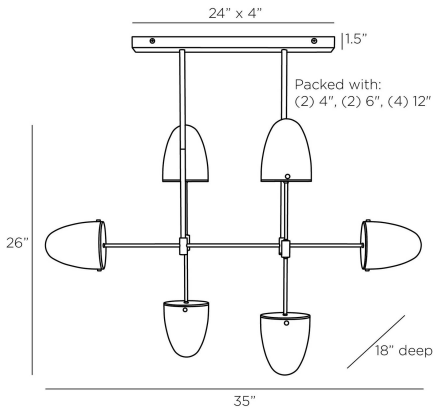

ARTERIOS

ALAZANI LINEAR CHANDELIER

DRC06
Antique Brass, Iron

Rounded cones of white alabaster suspended from linear arms creating a visual grid of light. Reminiscent of taillights on a classic mid-century car, this modernist style in antique brass iron with integrated LED blends the best of whimsical and industrial design. Certified for damp locations and intended for interior use. Finish will vary.

APPEARANCE

Materials	Iron, Alabaster
Finishes	Antique Brass, White
Finish Will Vary	Yes
Top Coat/Sealant	Yes

DIMENSIONS

Overall	W: 35 in x D: 18 in x H: 28.5 in
Canopy	W: 24 in x D: 4 in x H: 1.5 in
Chandelier	W: 35 in x D: 18 in x H: 26 in
Overall Hanging Height as Sold (in)	50.5 in - 28.5 in

CERTIFICATIONS & COMPLIANCY

Certifications	Mexico, United States, Canada
Compliance	RoHS, UL/ETL

SHIPPING

Product Weight	36.2 lbs
Gross Weight 1	40.13 lbs
Shipping Box 1	W: 22.4 in x D: 36.0 in x H: 20.1 in