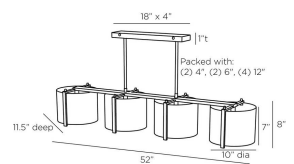

ZACHARY LINEAR CHANDELIER

DRC05
 Taupe
 H: 13 IN
 W: 52 IN
 D: 11.5 IN

A streamlined linear chandelier adds a sophisticated anchor to any setting. Architectural in scale, a quartet of drum-shaped powder-coated steel shades in taupe are bisected with elegant metal accents of English bronze steel. Suspended from matching dual pipes, this two-toned fixture is a bold statement. Certified for damp locations and intended for interior use.