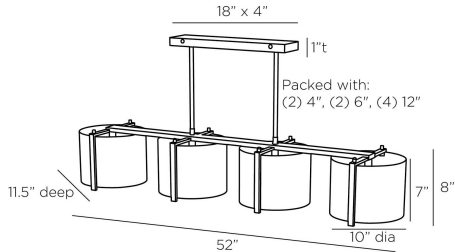

ARTERIO RS

ZACHARY LINEAR CHANDELIER

DRC05
Taupe, Steel

A streamlined linear chandelier adds a sophisticated anchor to any setting. Architectural in scale, a quartet of drum-shaped powder-coated steel shades in taupe are bisected with elegant metal accents of English bronze steel. Suspended from matching dual pipes, this two-toned fixture is a bold statement. Certified for damp locations and intended for interior use.

APPEARANCE

Materials	Steel, Steel, Steel
Finishes	Taupe, White, English Bronze
Finish Will Vary	No
Top Coat/Sealant	Yes

DIMENSIONS

Overall	W: 52 in x D: 11.5 in x H: 13 in
Shade	Dia: 10.0 in x H: 7 in
Canopy	W: 18 in x D: 4 in x H: 1 in
Chandelier	W: 52 in x D: 11.5 in x H: 8 in
Overall Hanging Height as Sold (in)	43 in - 13 in

WIRING

Wire Rating	Damp
Cord	10 FT, Clear/Silver, SPT
Socket	4, Type A - E26
Suggested Bulb Type	G25
Maximum Wattage	60.0
Voltage	110-120 V

CERTIFICATIONS & COMPLIANCY

Certifications	Middle East, European Union, United Kingdom, Australia, Mexico, United States, Canada
Compliance	RoHS, UL/ETL, CB

SHIPPING

Product Weight	26.3 lbs
Gross Weight 1	44.32 lbs
Shipping Box 1	W: 14.3 in x D: 54.8 in x H: 13.4 in

CONTRACT

Contract Suitability	Contract Suitable As Is

SLOPE CEILING COMPATIBILITY

Sloped Ceiling Compatible	No, is not compatible

COMPONENTS

Pipe or Chain Included	(2) 4", (2) 6", (4) 12"

ADDITIONAL PARTS AVAILABLE

PIPE-447	(1) 4", (1) 6", (1) 12"

REPLACEMENT PARTS

CANOPY-659
DRC05DIF