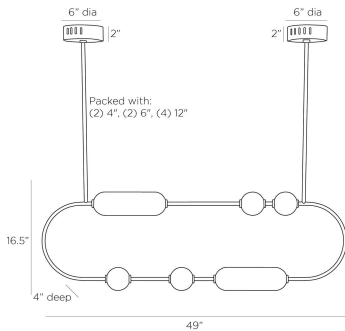

ARTERIO RS

TENZIN LINEAR CHANDELIER

DRC03
English Bronze, Iron

Playful yet refined, the Tenzin chandelier is reminiscent of beads strung along a chord. The imaginative accent is forged with English bronze iron in a linear, capsule silhouette with orbs and tubular shapes of opal swirl glass encircling the frame. The integrated LED light is fitted with a dual pipe suspension. Finish will vary. Certified for damp locations and intended for interior use.

APPEARANCE

Materials	Iron, Glass
Finishes	English Bronze, Opal Swirl
Finish Will Vary	Yes
Top Coat/Sealant	Yes

DIMENSIONS

Overall	W: 49 in x D: 4 in x H: 22.5 in
Canopy	Dia: 6.0 in x H: 2 in
Chandelier	W: 49 in x D: 4 in x H: 16.5 in
Maximum Hanging Height as Sold	52.5 in
Minimum Hanging Height as Sold	22.5 in

WIRING

Wire Rating	Damp
Cord	7 FT, Black/White, SVT
Socket	1, Integrated LED
Maximum Wattage	30.0
Voltage	110-120 V
LED Color Temperature	2700K
LED Compatible Dimmer	0-10 V Dimmer
LED CRI	90+
LED Lifespan (Hours)	20,000

CERTIFICATIONS & COMPLIANCY

Certifications	Mexico, United States, Canada
Compliance	RoHS, UL/ETL

SHIPPING

Product Weight	14.0 lbs
Gross Weight 1	18.7 lbs
Shipping Box 1	W: 7.7 in x D: 19.9 in x H: 52.8 in

CONTRACT

Contract Suitability	Contract Suitable As Is

COMPONENTS

Pipe or Chain Included	(2) 4", (2) 6", (4) 12"

ADDITIONAL PARTS AVAILABLE

PIPE-514	(1) 4", (1) 6", (1) 12"

REPLACEMENT PARTS

DS40W24