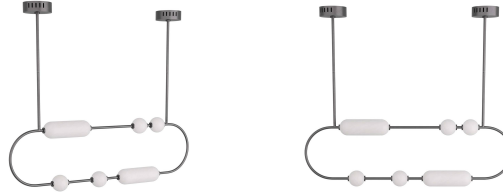

ARTERIO RS

TENZIN LINEAR CHANDELIER

DRC03
English Bronze, Iron

Playful yet refined, the Tenzin chandelier is reminiscent of beads strung along a chord. The imaginative accent is forged with English bronze iron in a linear, capsule silhouette with orbs and tubular shapes of opal swirl glass encircling the frame. The integrated LED light is fitted with a dual pipe suspension. Finish will vary. Certified for damp locations and intended for interior use.

APPEARANCE

Materials	Iron, Glass
Finishes	English Bronze, Opal Swirl
Finish Will Vary	Yes
Top Coat/Sealant	Yes

DIMENSIONS

Overall	W: 49 in x D: 4 in x H: 22.5 in
Canopy	Dia: 6.0 in x H: 2 in
Chandelier	W: 49 in x D: 4 in x H: 16.5 in
Maximum Hanging Height as Sold	52.5 in
Minimum Hanging Height as Sold	22.5 in

WIRING

Wire Rating	Damp
Cord	7 FT, Black/White, SVT
Socket	1, Integrated LED
Maximum Wattage	30.0
Voltage	110-120 V
LED Color Temperature	2700K
LED Compatible Dimmer	0-10 V Dimmer
LED CRI	90+
LED Lifespan (Hours)	20,000

ADDITIONAL PARTS AVAILABLE

PIPE-514	(1) 4", (1) 6", (1) 12"
----------	-------------------------

REPLACEMENT PARTS

DS40W24