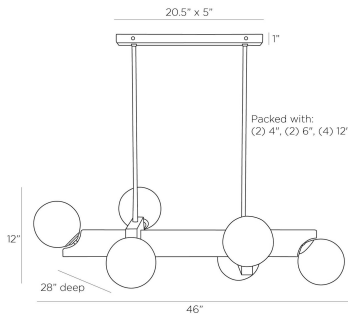

ARTERIO RS

TALLOW LINEAR CHANDELIER

DRC02
English Bronze, Steel

The graphic Tallow chandelier is an attention-getter, forged in an English bronze industrial-style steel beam, with offset frosted glass globes that float around the linear center. The bold chandelier, in English bronze finished steel, features a dual pipe suspension and a linear canopy. Certified for damp locations and intended for interior use.

APPEARANCE

Materials	Steel, Glass
Finishes	English Bronze, Frosted
Finish Will Vary	No
Top Coat/Sealant	Yes

DIMENSIONS

Overall	W: 46 in x D: 28 in x H: 17 in
Canopy	W: 20.5 in x D: 5 in x H: 1 in
Chandelier	W: 46 in x D: 28 in x H: 12 in
Overall Hanging Height as Sold (in)	47 in - 17 in

WIRING

Wire Rating	Damp
Cord	10 FT, Black/White, SVT
Socket	6, Type A - E26
Suggested Bulb Type	G16.5
Maximum Wattage	60.0
Voltage	110-120 V

CERTIFICATIONS & COMPLIANCY

Certifications	Middle East, European Union, United Kingdom, Australia, Mexico, United States, Canada
Compliance	RoHS, UL/ETL, CB

SHIPPING

Product Weight	30.0 lbs
Gross Weight 1	40.9 lbs
Shipping Box 1	W: 12.6 in x D: 28 in x H: 41.75 in

CONTRACT

Contract Suitability	Contract Suitable As Is
----------------------	-------------------------