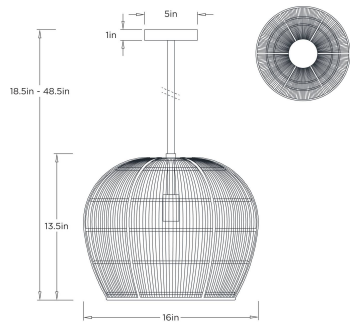

ARTERIOS

SWAMI MINI PENDANT

*ADDITIONAL PIPE AVAILABLE
DPS09 SWAMI MINI PENDANT ARTERIOS

DPS09
Natural and Black, Buri Midrib

The Swami Mini Pendant utilizes old-world techniques to create a luxurious and modern piece. Formed with hundreds of thin buri sticks from Asian tropical palms, the design adapts traditional fishing basket methods into a refined silhouette featuring a hand-applied ombré finish. This tonal transition adds a contemporary layer to the organic texture, making it a versatile choice for smaller living spaces.

APPEARANCE

Materials	Buri Midrib, Iron
Finishes	Natural and Black, Antique Brass
Finish Will Vary	Yes

DIMENSIONS

Overall	Dia: 16 in x H: 18.5 in
Body	Dia: 16 in x H: 13.5 in
Canopy	Dia: 5 in x H: 1 in
Overall Hanging Height as Sold (in)	18.5 in - 48.5 in

WIRING

Wire Rating	Damp
Cord	10 FT, Black, SVT
Socket	1, Type A - E26
Suggested Bulb Type	G25
Maximum Wattage	100
Voltage	110-120 V

CERTIFICATIONS & COMPLIANCY

Certifications	Middle East, European Union, United Kingdom, Mexico, United States, Canada
Compliance	UL/ETL, CB

SHIPPING

Product Weight	4.2 lbs
Gross Weight 1	5.73 lbs
Gross Weight 2	10 lbs
Shipping Box 1	W: 16.75 in x D: 16.75 in x H: 15 in
Shipping Box 2	W: 12 in x D: 5 in x H: 5 in

ADDITIONAL INFO

Features	Assembly Required
----------	-------------------