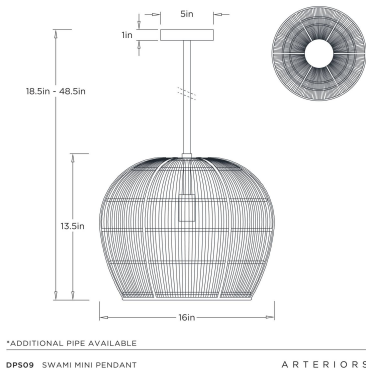

ARTERIOS

SWAMI MINI PENDANT

DPS09
Natural and Black, Buri Midrib

The Swami Mini Pendant utilizes old-world techniques to create a luxurious and modern piece. Formed with hundreds of thin buri sticks from Asian tropical palms, the design adapts traditional fishing basket methods into a refined silhouette featuring a hand-applied ombré finish. This tonal transition adds a contemporary layer to the organic texture, making it a versatile choice for smaller living spaces.

APPEARANCE

Materials	Buri Midrib, Iron
Finishes	Natural and Black, Antique Brass
Finish Will Vary	Yes

DIMENSIONS

Overall	Dia: 16 in x H: 18.5 in
Body	Dia: 16 in x H: 13.5 in
Canopy	Dia: 5 in x H: 1 in
Overall Hanging Height as Sold (in)	48.5 in - 18.5 in

WIRING

Wire Rating	Damp
Cord	10 FT, Black, SVT
Socket	1, Type A - E26
Suggested Bulb Type	G25
Maximum Wattage	100
Voltage	110-120 V

CERTIFICATIONS & COMPLIANCY

Certifications	Middle East, European Union, United Kingdom, Mexico, United States, Canada
Compliance	UL/ETL, CB

SHIPPING

Product Weight	4.2 lbs
Gross Weight 1	5.73 lbs
Gross Weight 2	10 lbs
Shipping Box 1	W: 16.75 in x D: 16.75 in x H: 15 in
Shipping Box 2	W: 12 in x D: 5 in x H: 5 in

ADDITIONAL INFO

Features	Assembly Required
----------	-------------------