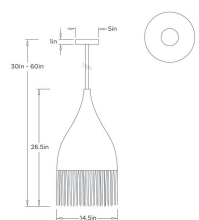

Our Zen pendant of limes wash paper is finished with a flourish of bleached natural cotton fringe. Designed to be displayed in multiples or hung for a solo spotlight, it is suspended from a brass iron pipe. Certified for damp locations and intended for interior use. Finish will vary.