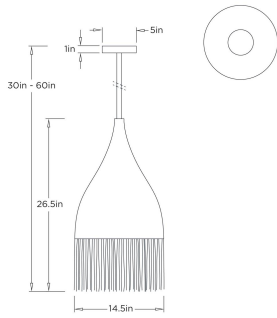

ARTERIOS

MARLEY PENDANT

DPS08
Lime Wash, Paper

Our Zen pendant of limed wash paper is finished with a flourish of bleached natural cotton fringe. Designed to be displayed in multiples or hung for a solo spotlight, it is suspended from a brass iron pipe. Certified for damp locations and intended for interior use. Finish will vary.

APPEARANCE

Materials	Paper, Cotton
Finishes	Lime Wash, Bleached Natural
Finish Will Vary	Yes
Top Coat/Sealant	No

DIMENSIONS

Overall	Dia: 14.5 in x H: 30 in
Canopy	Dia: 5.0 in x H: 1 in
Pendant	Dia: 14.5 in x H: 26 in
Overall Hanging Height as Sold (in)	60 in - 30 in

WIRING

Wire Rating	Damp
Cord	10 FT, Clear/Silver, SVT
Socket	1, Type A - E26
Suggested Bulb Type	G40
Maximum Wattage	60.0
Voltage	110-120 V

CERTIFICATIONS & COMPLIANCY

Certifications	Middle East, European Union, United Kingdom, Mexico, United States, Canada
Compliance	RoHS, UL/ETL, CB

SHIPPING

Product Weight	5.8 lbs
Gross Weight 1	10.8 lbs
Shipping Box 1	W: 21.0 in x D: 16.0 in x H: 16.0 in

CONTRACT

Contract Suitability	Contract Suitable As Is
----------------------	-------------------------