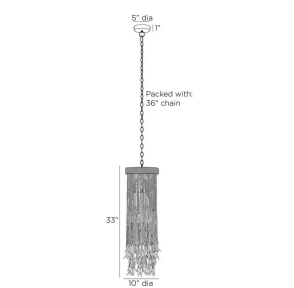

BAJA PENDANT

DPS07  
 Dark Gray Wash  
 H: 37 IN  
 Dia: 10.0 IN

A natural take on a classic, the Baja pendant embodies the same balance and organic beauty of our iconic Baja chandelier. Crafted from wood and coconut beads in a dark gray wash, the layered concentric construction is strung along an antique brass-plated iron frame. Though light and airy, it establishes a solid natural presence and can be hung in multiples. Finish will vary.