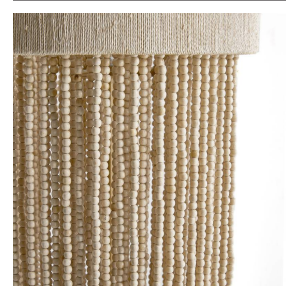

BAJA PENDANT

DPS06
 Natural Coconut Shell
 H: 37 IN
 Dia: 10.0 IN

A smaller version of our classic Baja chandelier, this natural design finds balance and defines beauty with organic materials. The layered concentric construction is crafted from natural wood and coconut beads strung along a painted white iron frame showcasing a mélange of neutral hues. Coconut shell talons hang from the wood bead strands. Though light and airy, this vertical pendant establishes a unique and natural presence. Finish will vary.