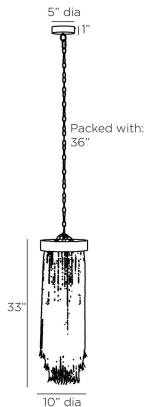

ARTERIOS

BAJA PENDANT

DPS06
Natural, Coconut

A smaller version of our classic Baja chandelier, this natural design finds balance and defines beauty with organic materials. The layered concentric construction is crafted from natural wood and coconut beads strung along a painted white iron frame showcasing a mélange of neutral hues. Coconut shell talons hang from the wood bead strands. Though light and airy, this vertical pendant establishes a unique and natural presence. Finish will vary.

APPEARANCE

Materials	Coconut, Wood, Iron
Finishes	Natural, Natural, White
Finish Will Vary	Yes
Top Coat/Sealant	No

DIMENSIONS

Overall	Dia: 10.0 in x H: 37 in
Canopy	Dia: 5.0 in x H: 1 in
Pendant	Dia: 10.0 in x H: 33 in
Overall Hanging Height as Sold (in)	73 in - 37 in

WIRING

Wire Rating	Indoor Only
Cord	10 FT, Clear/Silver, SVT
Socket	1, Type A - E26
Suggested Bulb Type	G25
Maximum Wattage	60.0
Voltage	110-120 V

CERTIFICATIONS & COMPLIANCY

Certifications	Middle East, European Union, United Kingdom, Australia, Mexico, United States, Canada
Compliance	RoHS, UL/ETL, CB

SHIPPING

Product Weight	9.3 lbs
Gross Weight 1	12.78 lbs
Shipping Box 1	W: 12.0 in x D: 12.0 in x H: 18.0 in

ADDITIONAL INFO

Features	Sustainable
----------	-------------

CONTRACT

Contract Suitability	Contract Suitable As Is
----------------------	-------------------------