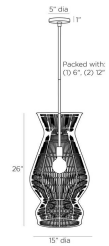

TURKS PENDANT

DPS05  
 Dark Brown Stained  
 H: 28 IN

The lantern-style Turks pendant exudes a maker sensibility, crafted in natural buri midrib, and stained a dark brown. Created using traditional artisan techniques, the buri slats allow light to pass through the vertical slats, lighting up the striking silhouette. Antique-brass steel pipe suspension impart a contemporary flair. Finish will vary. Certified for damp locations and intended for interior use.