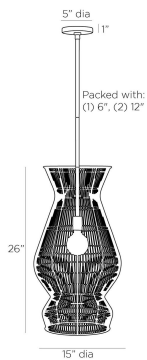

ARTERIOS

TURKS PENDANT

DPS05
Dark Brown Stained, Buri Midrib

The lantern-style Turks pendant exudes a maker sensibility, crafted in natural buri midrib, and stained a dark brown. Created using traditional artisan techniques, the buri slats allow light to pass through the vertical slats, lighting up the striking silhouette. Antique-brass steel pipe suspension impart a contemporary flair. Finish will vary. Certified for damp locations and intended for interior use.

APPEARANCE

Materials	Buri Midrib, Steel
Finishes	Dark Brown Stained, Antique Brass
Finish Will Vary	Yes
Top Coat/Sealant	No

DIMENSIONS

Overall	H: 28 in
Canopy	Dia: 5.0 in x H: 1 in
Pendant	Dia: 15.0 in x H: 26 in
Overall Hanging Height as Sold (in)	56 in - 28 in

WIRING

Wire Rating	Damp
Cord	10 FT, Clear/Silver, SVT
Socket	1, Type A - E26
Suggested Bulb Type	G40
Maximum Wattage	60.0
Voltage	110-120 V

CERTIFICATIONS & COMPLIANCY

Certifications	Middle East, European Union, United Kingdom, Australia, Mexico, United States, Canada
Compliance	RoHS, UL/ETL, CB

SHIPPING

Product Weight	8.0 lbs
Gross Weight 1	10.0 lbs
Gross Weight 2	10 lbs
Shipping Box 1	W: 28.0 in x D: 17.0 in x H: 10.0 in
Shipping Box 2	W: 5 in x D: 5 in x H: 12 in

CONTRACT

Contract Suitability	Contract Suitable As Is

SLOPE CEILING COMPATIBILITY

Sloped Ceiling Compatible	Yes, with purchase of pivot

COMPONENTS

Pipe or Chain Included	(1) 4", (1) 6", (2) 12" Pipes

ADDITIONAL PARTS AVAILABLE

PIPE-504	(1) 4", (1) 6", (1) 12"

PIVOT-203

REPLACEMENT PARTS

PIPE-504