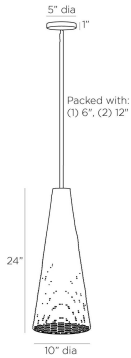

ARTERIO RS

TAYA PENDANT

DPS02
Black, Rattan

Modern and organic, the Taya pendant is crafted in an exaggerated cone shape in hand-woven black rattan. The striking light is ideal as a grouping and high ceiling. A pipe suspension in bronzed iron completes the pendant. Finish will vary.

APPEARANCE

Materials	Rattan, Iron
Finishes	Black, Bronze
Finish Will Vary	Yes
Top Coat/Sealant	No

DIMENSIONS

Overall	Dia: 10.0 in x H: 30 in
Canopy	Dia: 5.0 in x H: 1 in
Pendant	Dia: 10.0 in x H: 24 in
Overall Hanging Height as Sold (in)	54 in - 30 in

WIRING

Wire Rating	Indoor Only
Cord	10 FT, Black/White, SVT
Socket	1, Type A - E26
Suggested Bulb Type	G40
Maximum Wattage	60.0
Voltage	110-120 V

CERTIFICATIONS & COMPLIANCY

Certifications	Middle East, European Union, United Kingdom, Australia, Mexico, United States, Canada
Compliance	RoHS, UL/ETL, CB

SHIPPING

Product Weight	4.0 lbs
Gross Weight 1	4.0 lbs
Shipping Box 1	W: 26.0 in x D: 11.0 in x H: 11.0 in

CONTRACT

Contract Suitability	Contract Suitable As Is

SLOPE CEILING COMPATIBILITY

Sloped Ceiling Compatible	No, is not compatible

COMPONENTS

Pipe or Chain Included	(1) 6", (2) 12"

ADDITIONAL PARTS AVAILABLE

PIPE-585	(1) 6", (1) 12"

REPLACEMENT PARTS

CANOPY-651