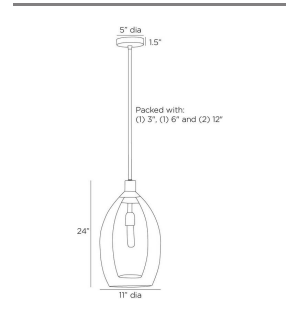

HILARY PENDANT

DPI12
 Clear
 H: 24 IN
 Dia: 11.0 IN

A teardrop-shaped glass pendant plays with translucency and layering to stunning effect. Double clear seeded glass nest inside one another, anchored to a vintage brass-plated iron pipe and canopy. The resulting glow makes it even more impactful when installed in multiples over a bar or counter. Certified for damp locations and intended for interior use.