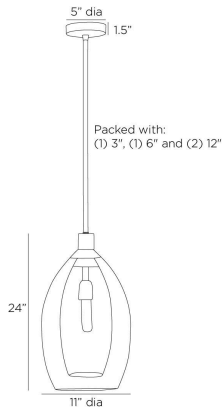

## HILARY PENDANT

DPI12  
Clear, Glass

A teardrop-shaped glass pendant plays with translucency and layering to stunning effect. Double clear seedy glass nest inside one another, anchored to a vintage brass-plated iron pipe and canopy. The resulting glow makes it even more impactful when installed in multiples over a bar or counter. Certified for damp locations and intended for interior use.

### DIMENSIONS

Overall	Dia: 11.0 in x H: 24 in
Canopy	Dia: 5.0 in x H: 1.5 in
Pendant	Dia: 11.0 in x H: 19.5 in
Overall Hanging Height as Sold (in)	54 in - 24 in

### SHIPPING

Product Weight	11.5 lbs
Gross Weight 1	16.5 lbs
Shipping Box 1	W: 14.5 in x D: 14.5 in x H: 26.0 in