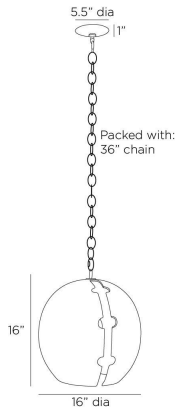

ARTERIO RS

HARTLAND PENDANT

DPI10
Matte Charcoal, Aluminum

Inspired by an Indian bell, the dome form of the Hartland has the look of an ancient found form. Cast of aluminum in textured matte charcoal, the finish lets a hint of underlying silver peek through. The overscale shade's demi-lune cutout allows the bulb to disperse light with an exciting play of shadow. Certified for damp locations and intended for interior use. Finish will vary.

APPEARANCE

Materials	Aluminum
Finishes	Matte Charcoal
Finish Will Vary	Yes
Top Coat/Sealant	Yes

DIMENSIONS

Overall	Dia: 16.0 in x H: 19 in
Canopy	Dia: 5.5 in x H: 1 in
Pendant	Dia: 16.0 in x H: 16 in
Overall Hanging Height as Sold (in)	55 in - 19 in

WIRING

Wire Rating	Damp
Cord	10 FT, Clear/Silver, SVT
Socket	1, Type A - E26
Suggested Bulb Type	G25
Maximum Wattage	60.0
Voltage	110-120 V

CERTIFICATIONS & COMPLIANCY

Certifications	Middle East, European Union, United Kingdom, Australia, Mexico, United States, Canada
Compliance	RoHS, UL/ETL, CB

SHIPPING

Product Weight	24.1 lbs
Gross Weight 1	29.0 lbs
Shipping Box 1	W: 18.0 in x D: 18.5 in x H: 22.75 in

CONTRACT

Contract Suitability	Contract Suitable As Is
----------------------	-------------------------