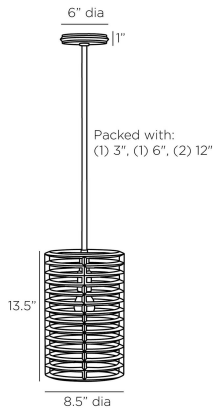

ARTERIO RS

ZIMEI PENDANT

DPI04
Antique Brass, Aluminum

Ridged rings of cast aluminum finished in antique brass spiral and suspend to create a radiator-like effect. Suspended by a simple antique-brass finished iron pipe, and encasing a single bulb, this industrial-inspired pendant offers a play on light. Certified for damp locations and intended for interior use. Finish will vary.

APPEARANCE

Materials	Aluminum, Iron
Finishes	Antique Brass, Antique Brass
Finish Will Vary	Yes
Top Coat/Sealant	Yes

DIMENSIONS

Overall	Dia: 8.5 in x H: 17.5 in
Canopy	Dia: 6.0 in x H: 1 in
Pendant	Dia: 8.5 in x H: 13.5 in
Overall Hanging Height as Sold (in)	47.5 in - 17.5 in

WIRING

Wire Rating	Damp
Cord	10 FT, Black, SVT
Socket	1, Type B - E12
Suggested Bulb Type	G25
Maximum Wattage	60.0
Voltage	110-120 V

CERTIFICATIONS & COMPLIANCY

Certifications	Middle East, European Union, United Kingdom, Australia, Mexico, United States, Canada
Compliance	RoHS, UL/ETL, CB

SHIPPING

Product Weight	10.5 lbs
Gross Weight 1	25.5 lbs
Shipping Box 1	W: 10.0 in x D: 20.0 in x H: 21.0 in

ADDITIONAL INFO

Features	Sustainable
----------	-------------

CONTRACT

Contract Suitability	Contract Suitable As Is
----------------------	-------------------------