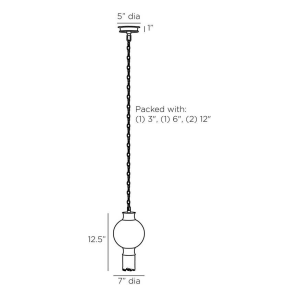

BOSWELL PENDANT

DPI03
 Antique Brass
 H: 13.5 IN
 Dia: 7.0 IN

Art Deco lines are updated for a modern era result in this chic pendant lamp. Finished with a flourish of antique brass jewelry chain fringe, a frosted glass globe is suspended from a substantial iron chain finished in antiqued brass. Certified for damp locations and intended for interior use. Finish will vary.