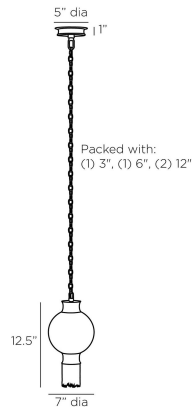

## BOSWELL PENDANT

DPI03  
Antique Brass, Iron

Art Deco lines are updated for a modern era result in this chic pendant lamp. Finished with a flourish of antique brass jewelry chain fringe, a frosted glass globe is suspended from a substantial iron chain finished in antiqued brass. Certified for damp locations and intended for interior use. Finish will vary.

### DIMENSIONS

Overall	Dia: 7.0 in x H: 13.5 in
Canopy	Dia: 5.0 in x H: 1 in
Pendant	Dia: 7.0 in x H: 12.5 in
Overall Hanging Height as Sold (in)	49.5 in - 13.5 in

### WIRING

Wire Rating	Damp
Cord	10 FT, Clear/Silver, SPT-2
Socket	1, Type A - E26
Suggested Bulb Type	T10
Maximum Wattage	25.0
Voltage	110-120 V

### SHIPPING

Product Weight	4.1 lbs
Gross Weight 1	6.83 lbs
Shipping Box 1	W: 11.4 in x D: 11.4 in x H: 17.7 in