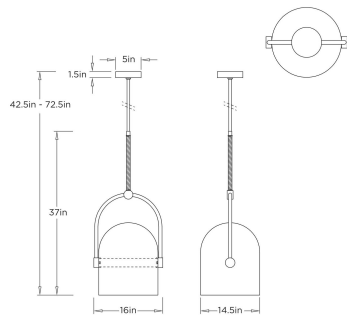

ARTERIOS

MARCO LARGE PENDANT

ARTERIOS