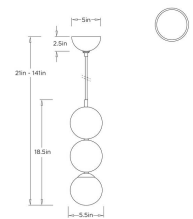

A trio of stacked baubles of antique brass-plated chattered iron, white alabaster, and matte swirl glass create a graceful interplay of texture and light. Designed to dress up any small space, it can also be hung in multiples. Certified for damp locations and intended for interior use. Finish will vary.