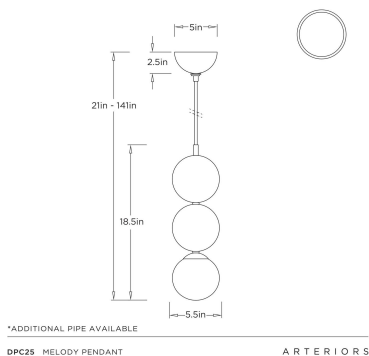

ARTERIOS

MELODY PENDANT

DPC25
Matte Swirl, Glass

A trio of stacked baubles of antique brass-plated chattered iron, white alabaster, and matte swirl glass create a graceful interplay of texture and light. Designed to dress up any small space, it can also be hung in multiples. Certified for damp locations and intended for interior use. Finish will vary.

APPEARANCE

Materials	Glass, Alabaster, Iron
Finishes	Matte Swirl, White, Antique Brass
Finish Will Vary	Yes
Top Coat/Sealant	Yes

DIMENSIONS

Overall	Dia: 5.5 in x H: 21 in
Canopy	Dia: 5.0 in x H: 2.5 in
Pendant	Dia: 5.5 in x H: 18.5 in
Overall Hanging Height as Sold (in)	134 in - 21 in

WIRING

Wire Rating	Damp
Cord	10 FT, Clear/Silver, SVT
Socket	1, Type B - E12
Suggested Bulb Type	B8
Maximum Wattage	40.0
Voltage	110-120 V

CERTIFICATIONS & COMPLIANCY

Certifications	Mexico, United States, Canada
Compliance	RoHS, UL/ETL

SHIPPING

Product Weight	12.7 lbs
Gross Weight 1	20.7 lbs
Shipping Box 1	W: 9.0 in x D: 15.0 in x H: 18.0 in

CONTRACT

Contract Suitability	Contract Suitable As Is

SLOPE CEILING COMPATIBILITY

Sloped Ceiling Compatible	Yes, as is

REPLACEMENT PARTS

DPC25GLS